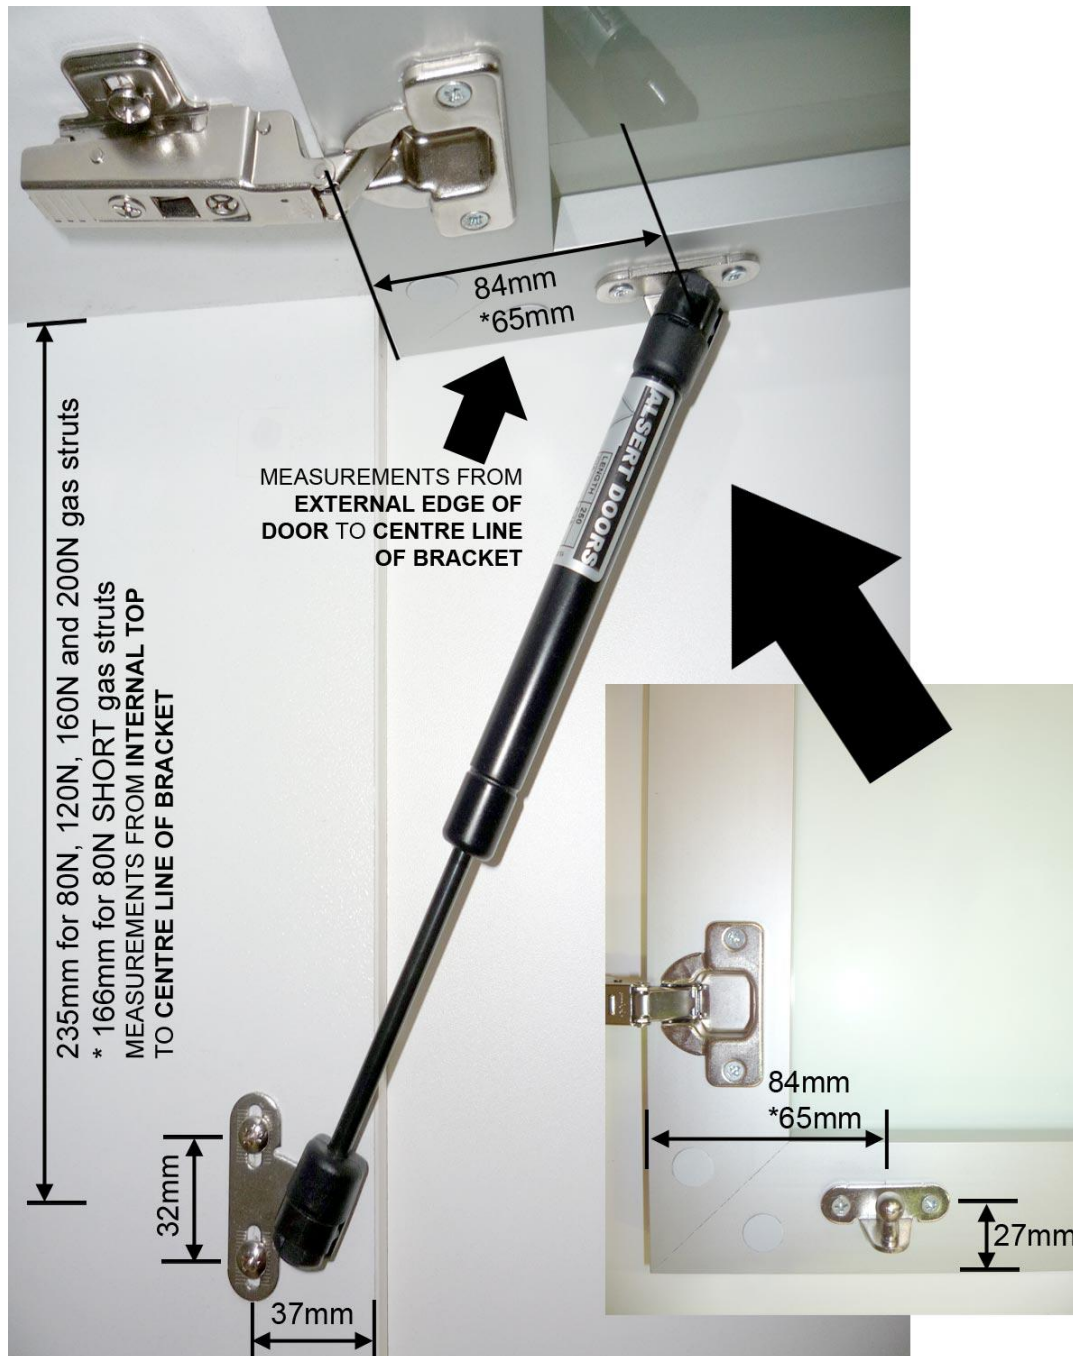

Gas Strut Installation Guide for Box Profiles

For Alsert Aluminium Doors

- Minimum internal cabinet height for standard gas struts is 268mm (300mm external)

(*) Denotes measurements for doors between 300mm and 320mm external height, where a smaller gas strut is supplied.